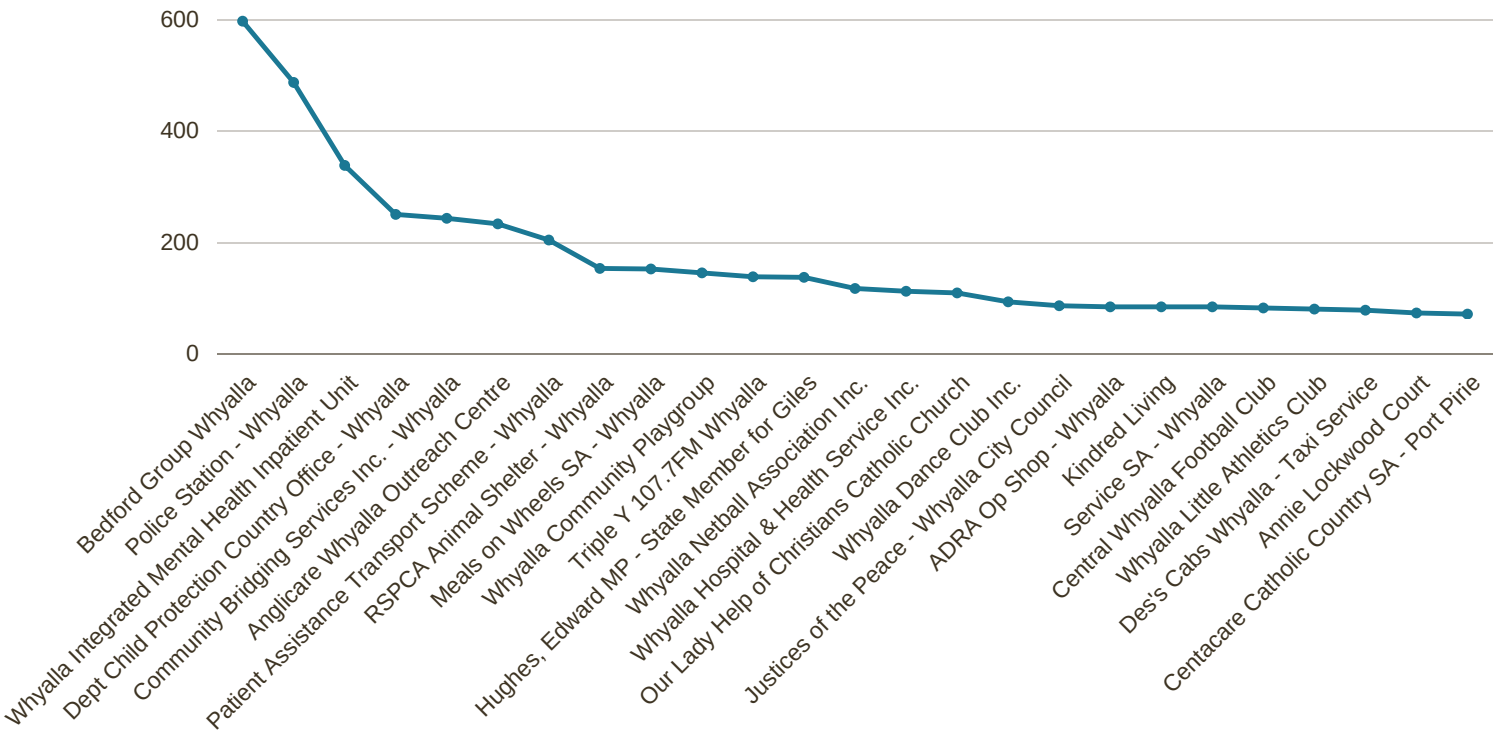

WHYALLA COUNCIL

WHAT ARE OUR COMMUNITY NEEDS?

52588 SESSIONS | 1 JULY 2020 - 30 JUNE 2021

TOP 25 LANDING PAGES:

WHO ARE OUR USERS?