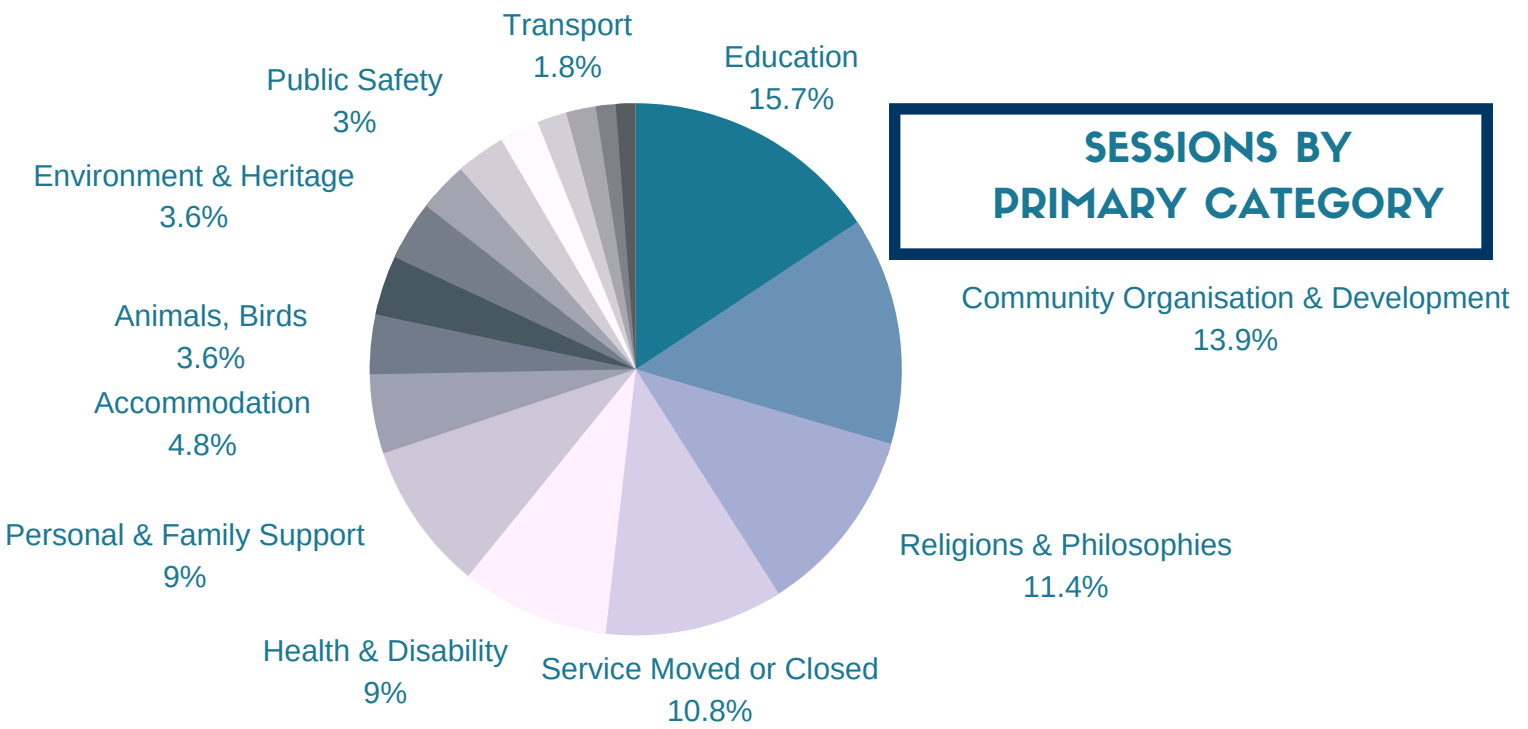

WHYALLA COUNCIL

WHAT ARE OUR COMMUNITY NEEDS?

52588 SESSIONS | 1 JULY 2020 - 30 JUNE 2021

TOP 25 LANDING PAGES:

WHO ARE OUR USERS?